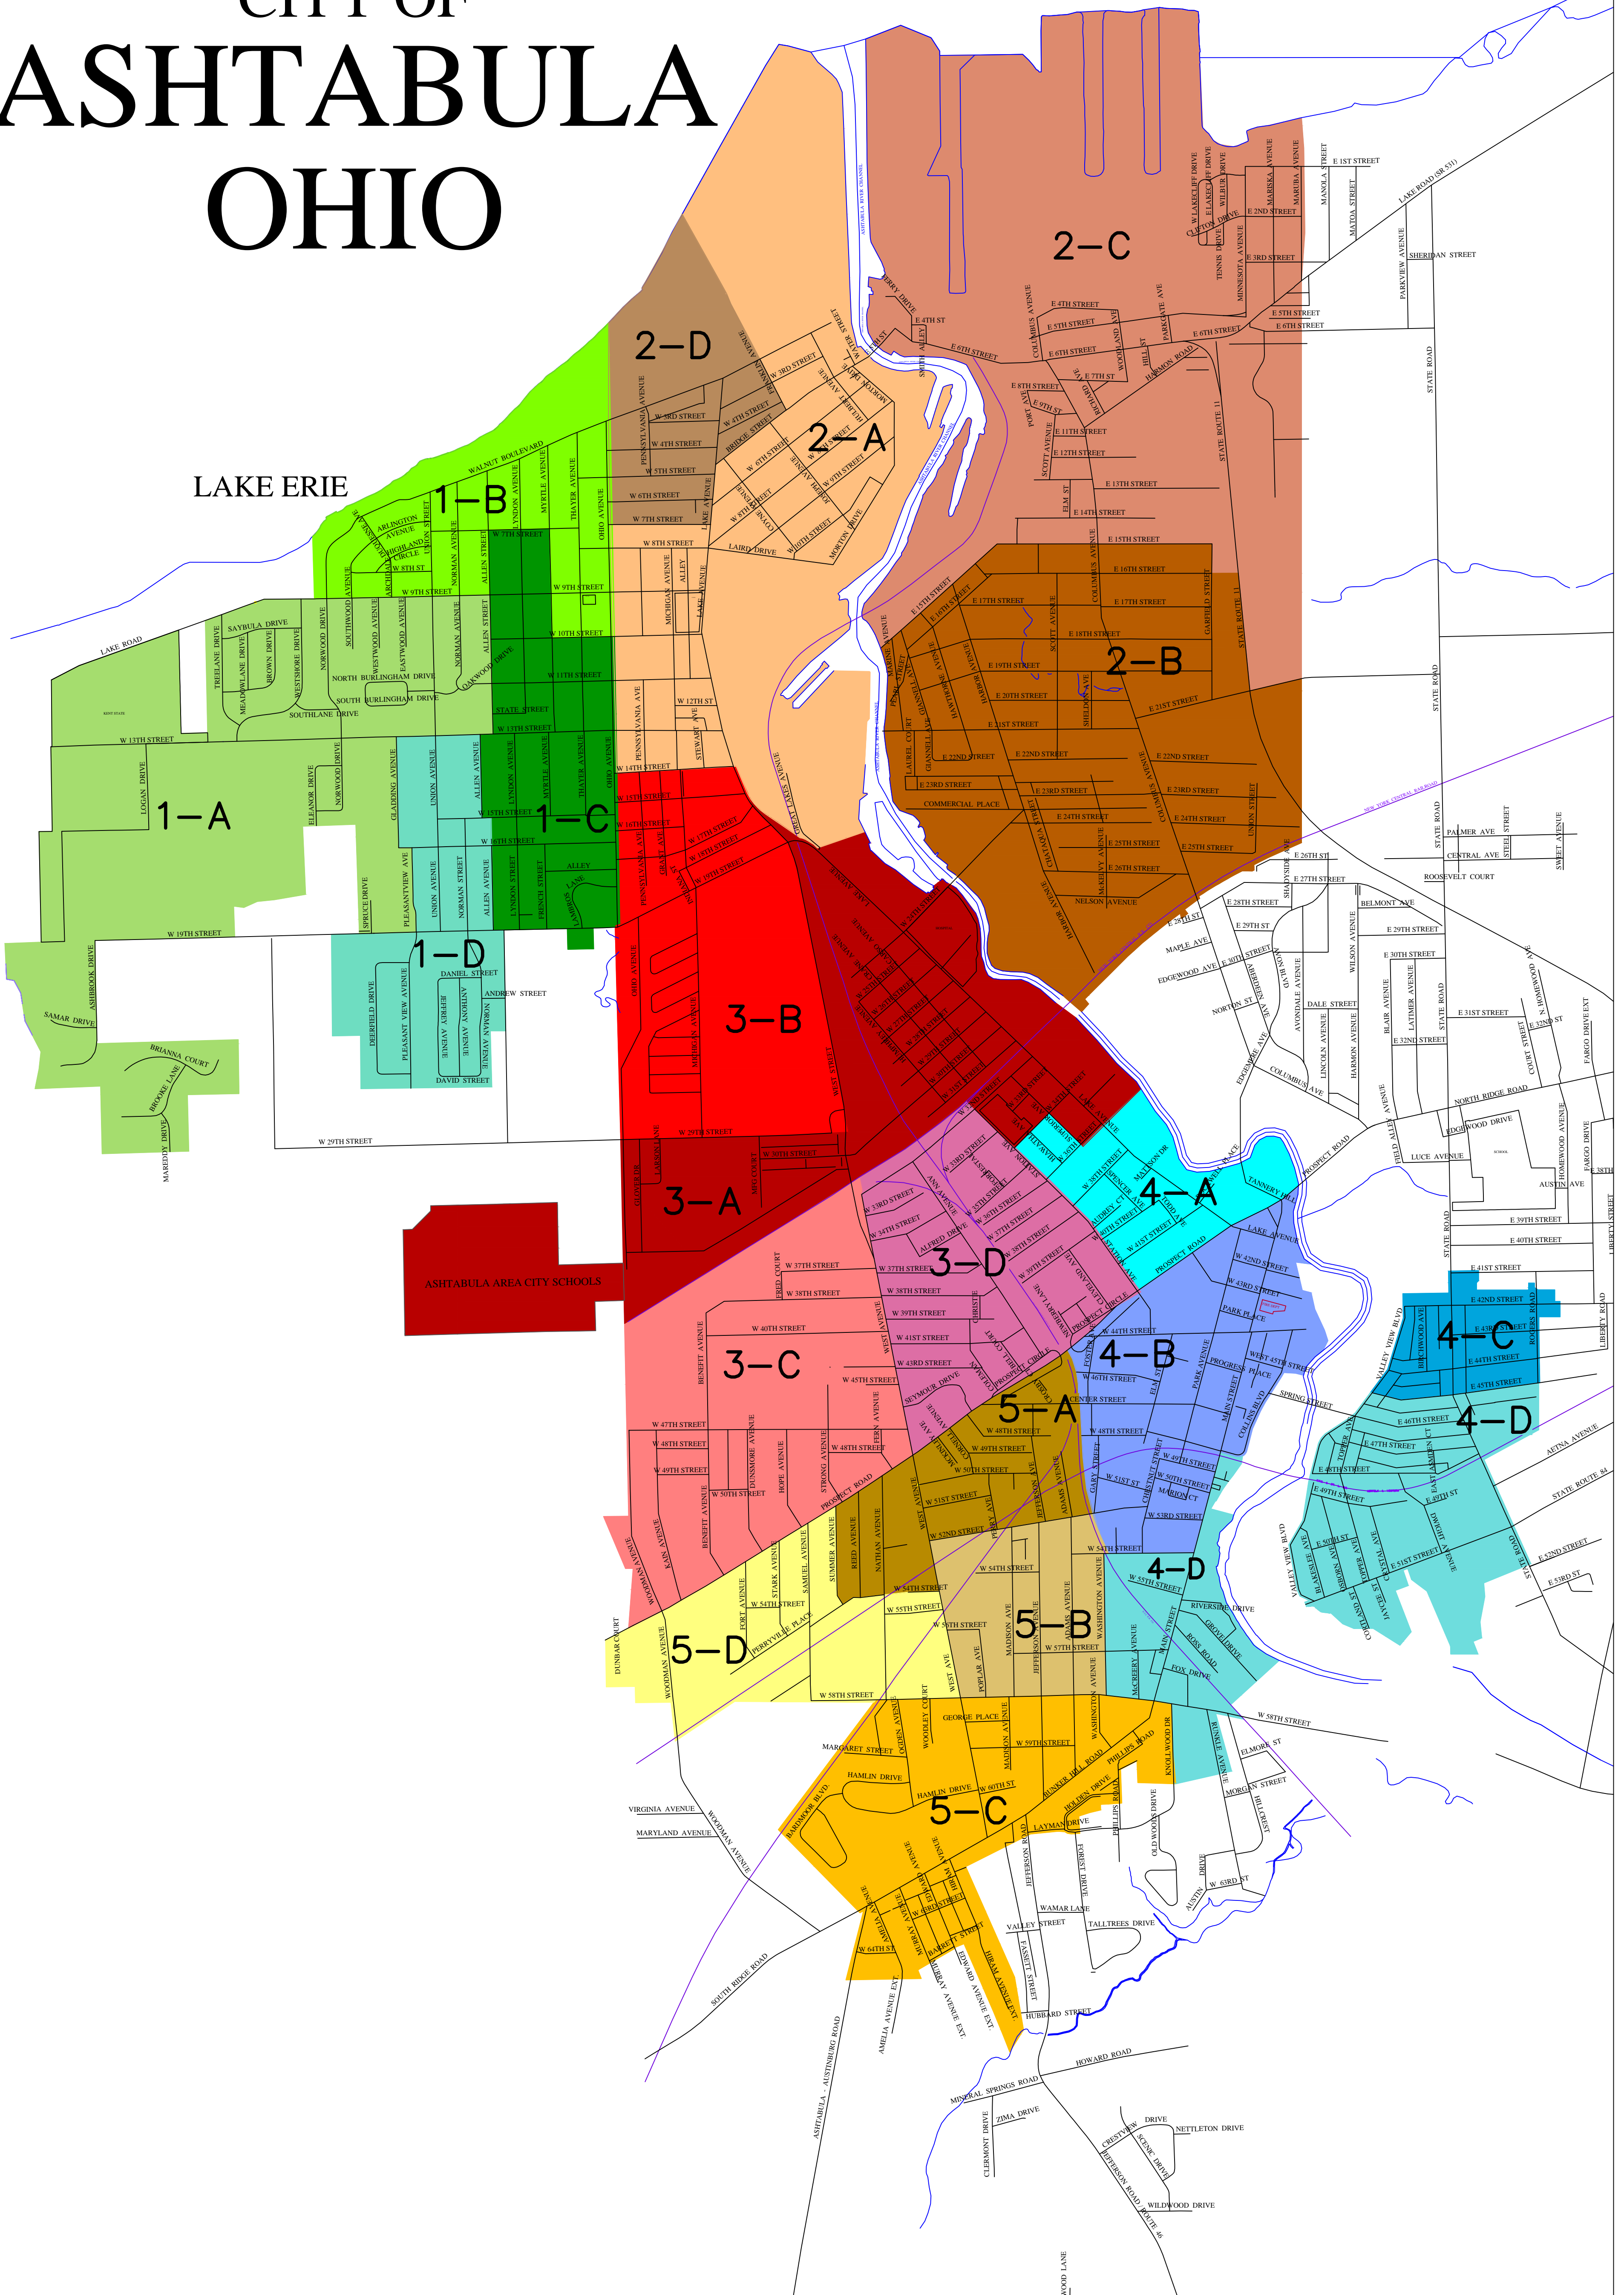

CITY OF ASHTABULA OHIO

WARD MAP