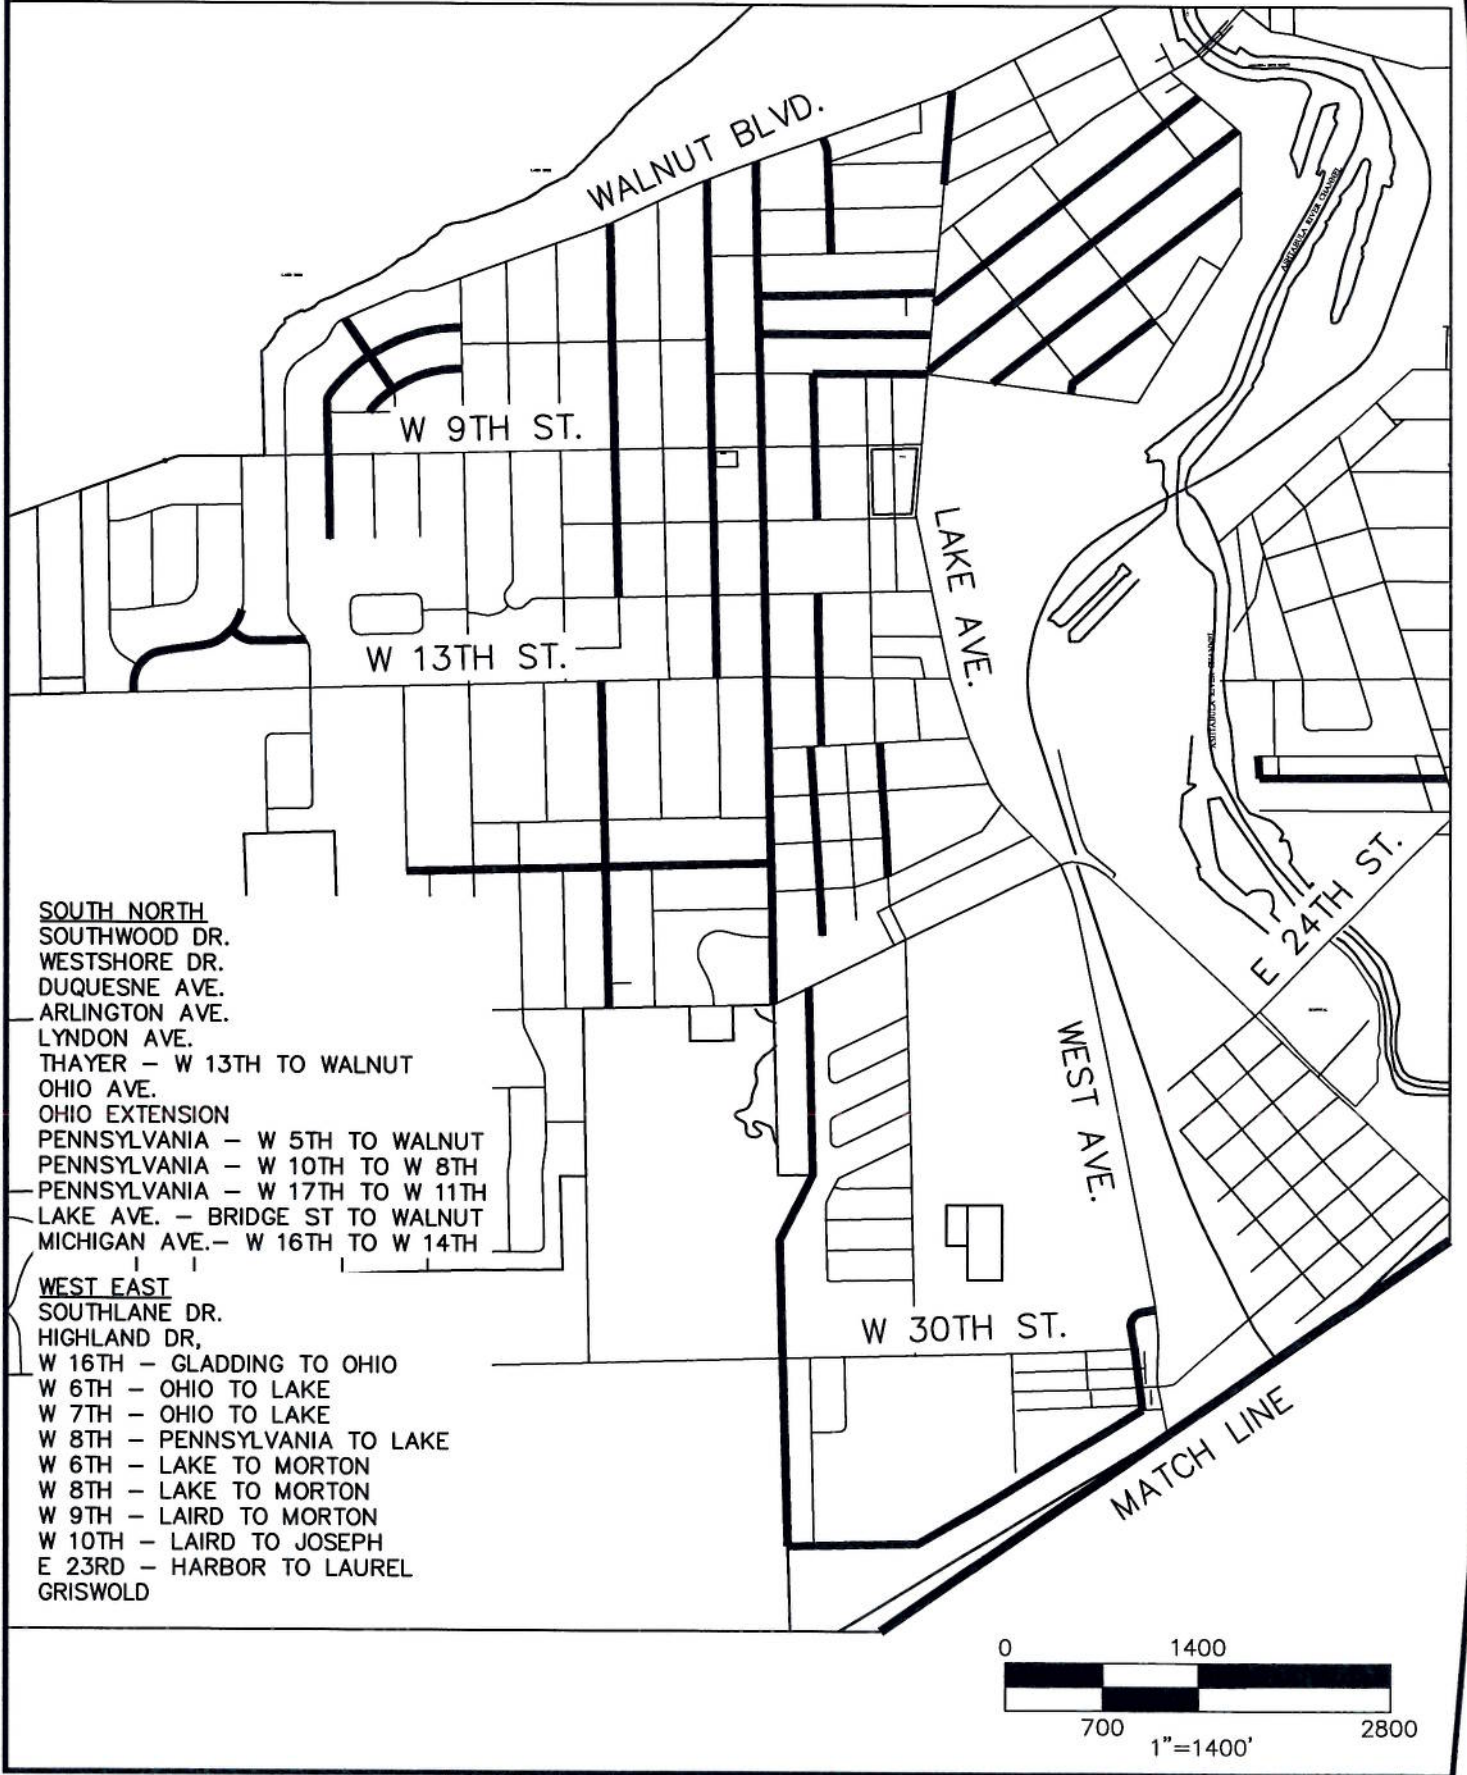

CITY OF ASHTABULA
PAVING PROGRAM YEAR 1
NORTH STREETS
VICINITY MAP

JULY 2014

PART A

CITY OF ASHTABULA
 PAVING PROGRAM YEAR 1
 SOUTH STREETS
 VICINITY MAP

JULY 2014

PART B